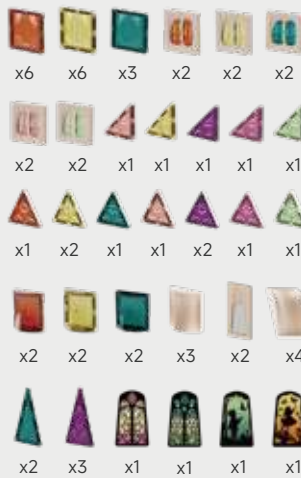

MagArt 64

1292262024de0001

3-99Y

€44.99

94mm

410mm

260mm

MagArt 108