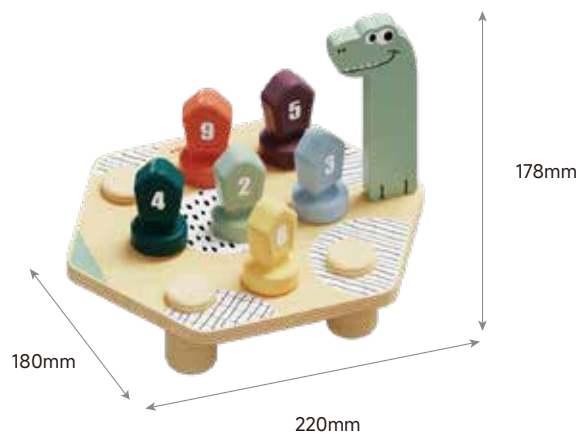

PLAY MONTESSORI