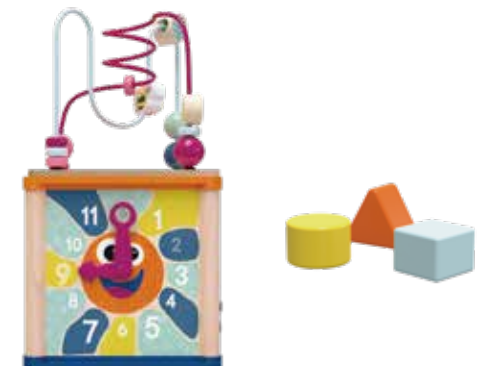

PLAY MONTESSORI