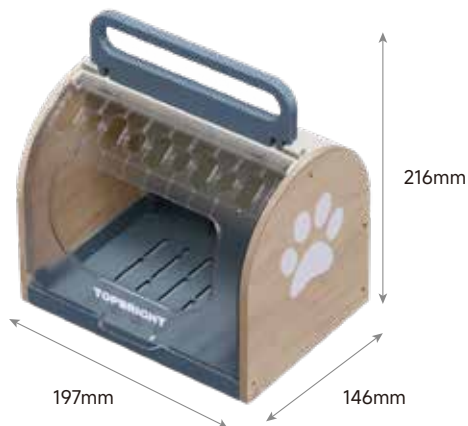

SUPPORT IMAGINATION

- ✓ Coin slot and numbered product output for authentic playing fun
- ✓ Sort coins by size and length and assign numbers to products
- ✓ Completely without electronics

306mm

154mm

232mm

TOPBRIGHT

MEDICAL THERAPY CARD
Put Rabbit
Head Body Tail
Comfort
Cuddles Soft Toys Warm Blankets

CARE PETS - DR. DOG

AN INTERACTIVE FRIEND FOR PLAYFUL
LEARNING AND CARE

NEW

*1211702023de0001 *

36M+	 2X AAA-1.5V NOT INCLUDED
 <p>WITH LIGHT & SOUND</p>	 <p>NOSE LIGHTS UP IN DIFFERENT COLORS</p>
 <p>CARD WITH TREATMENT FOR EACH DISEASE</p>	 <p>INTERACTIVE ACCESSORIES</p>
<ul style="list-style-type: none"> ✓ Nose lights up in different colors, with each color indicating a different disease ✓ Interactive tablet & syringe for healing ✓ Care & loving nurturing 	