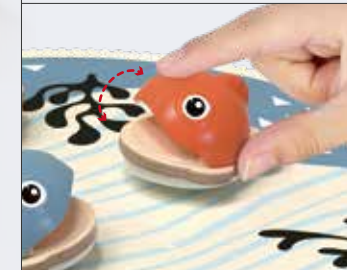

PLAY MONTESSORI

CATCH THE FISH

A CLASSIC REIMAGINED -
COLORFUL FISHING FUN

1210962022de0001

24M+

WITH MAGNETIC FISHING RODS

FOR 1-2 PLAYERS

REALISTIC 3D FISH