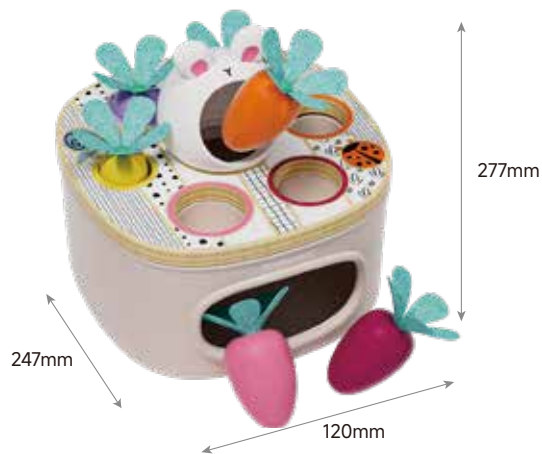

1211032022de0001

12M+

FEED THE RABBIT

MATCH & SORT

GETTING TO KNOW COLORS

DIFFERENT SIZES

- ✓ Match each carrot to the correct opening
- ✓ Colorful rings around each opening help to match the carrots
- ✓ Train fine motor skills & hand-eye coordination while feeding the rabbit