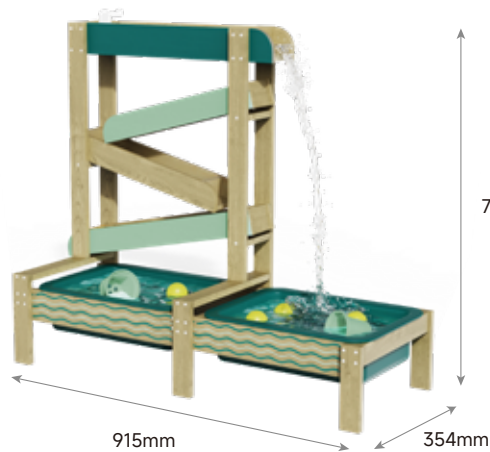

PLAY OUTDOOR