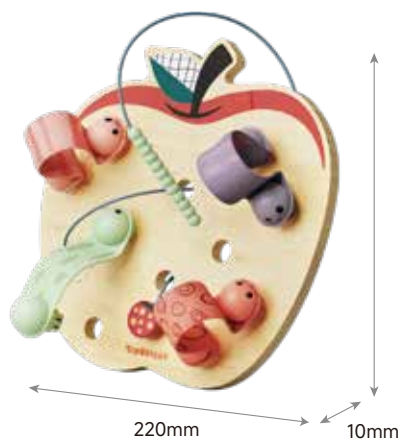

1211032022de0001

12M+

FEED THE RABBIT

MATCH & SORT

GETTING TO KNOW COLORS

DIFFERENT SIZES

- ✓ Match each carrot to the correct opening
- ✓ Colorful rings around each opening help to match the carrots
- ✓ Train fine motor skills & hand-eye coordination while feeding the rabbit

PLAY MONTESSORI

APPLE WORMS

THREAD AND PEG - DEVELOP FINE MOTOR SKILLS THROUGH PLAY

*1211232023de0001 *

18M+

COLORFUL WORMS

PEG GAME

THREAD GAME

- ✓ With task cards to recreate the worms
- ✓ Easily movable worms made of fabric
- ✓ Getting to know & distinguish colors

225mm

220mm

10mm

250mm

50mm

230mm

PLAY MONTESSORI