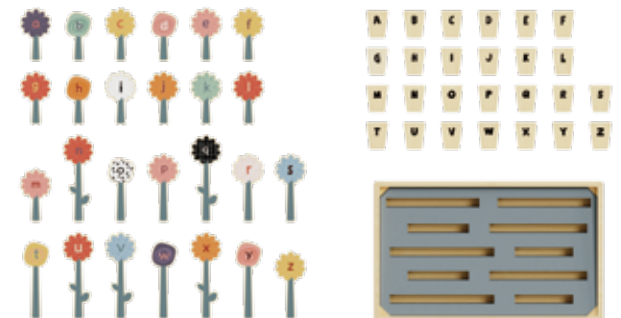

24M+

CATCH THE FISH

GETTING TO KNOW LETTERS & THE ALPHABET

FORM FIRST WORDS

- ✓ With magnetic fishing rod and gripper
- ✓ Train fine motor skills & hand-eye coordination while feeding the cat
- ✓ The alphabet is printed on the bottom of the box

PLAY MONTESSORI

ABC FLOWERS

BIG AND SMALL - A PLAYFUL INTRODUCTION TO THE ALPHABET

1211392023de0001

36M+

GETTING TO KNOW CAPITAL & LOWER CASE LETTERS

FORM YOUR FIRST WORDS

DESIGN YOUR OWN GARDEN

- ✓ Learn the alphabet & letters with 26 flower pots with capital letters and 26 flowers with lower case letters.
- ✓ For older kids: use flowers & flower pots according to the correct capitalization of the words.
- ✓ Support creativity & fine motor skills