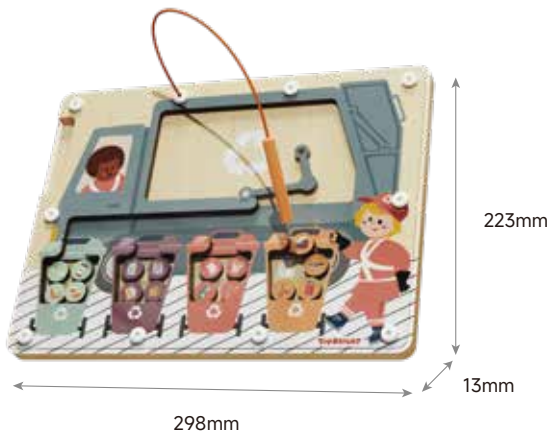

PLAY MONTESSORI

BUSY BOARD HOUSE

PLAYFULLY DISCOVERING SWITCHES

NEW

1212162024de0001

36M+	 2X AAA-1.5V NOT INCLUDED
	
PUSH & PLUG	WITH COLORED LIGHTS
	
UNDERSTAND CORRELATIONS	PROMOTES IMAGINATION

- ✓ Getting to know switches from everyday life
- ✓ Train fine motor skills and practical skills
- ✓ Ideal for on the go and when traveling