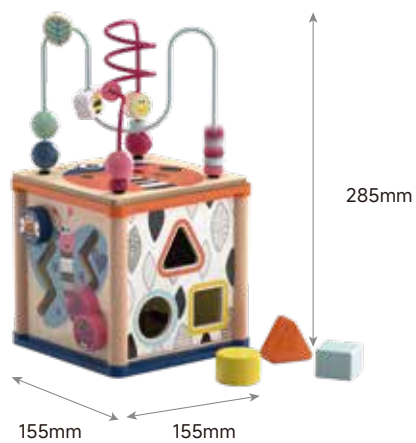

PLAY MONTESSORI