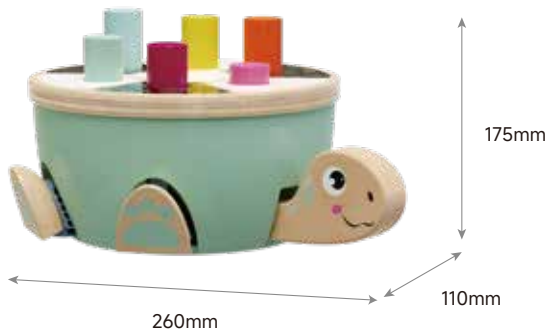

HAMMER TURTLE

FUN LOGIC GAME

1210972022de0001

18M+

GETTING TO KNOW COLORS

TAPPING ON THE COLORED STICKS

UNDERSTAND CORRELATIONS

- ✓ Wooden hammer with felt cover
- ✓ Cute turtle with colorful sticks that let legs or the head look out of the turtle alternately