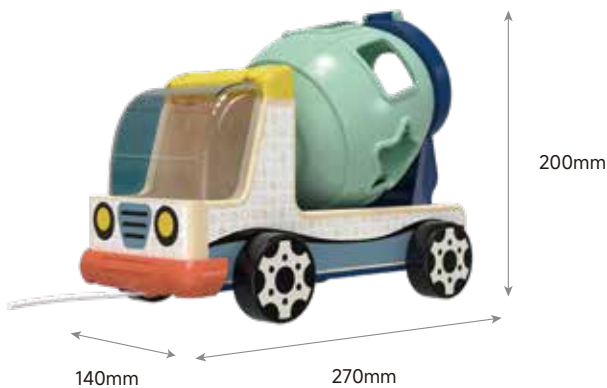

PLAY MONTESSORI