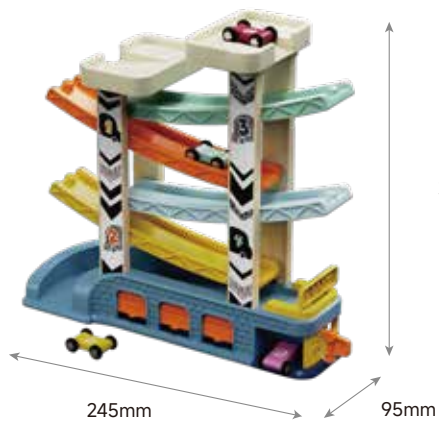

CAR RACETRACK

A DIFFERENT KIND OF BALL TRACK

1210922022de0001

18M+

WITH 3 PARKING GARAGES

EXCITING RACES

WITH GAS STATION

WITH PARKING DECK

- ✓ Car racing fun with 4 colorful wooden cars and 4 fast ramps
- ✓ Inspires imagination and creativity
- ✓ Parking decks keep things tidy - the cars are quickly put away after playing

300mm

245mm

95mm

350mm