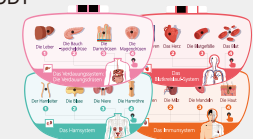

DYNAMIC LIGHT IN THE EARTH'S CORE

REMOVABLE PART OF THE EARTH LAYERS INSIDE

EXPLANATION & QUIZ FUNCTION

THE HUMAN BODY

A knowledge journey to discover, experience, and learn

1600222024ig0002 | 6-12Y

- 3D model of the human body
- Getting to know organs, their names, and their location
- Explanations of the tasks and functions of organs in the body
- Integrated quiz with self-check function

WITH ENCYCLOPEDIA & QUIZ FUNCTION

40 INTERESTING FACTS ABOUT THE HUMAN BODY

360° ROTATABLE

REMOVABLE BODY PARTS & ORGANS

OUR SOLAR SYSTEM

The universe at your fingertips

- 3D model of our solar system
- Explanations of the individual planets
- With stickers to stick on the planets on the base
- Discover the solar system through play