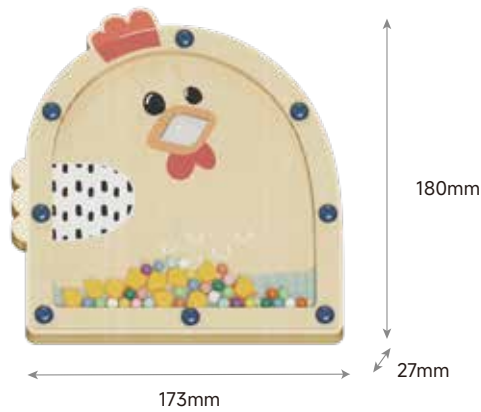

PLAY MONTESSORI