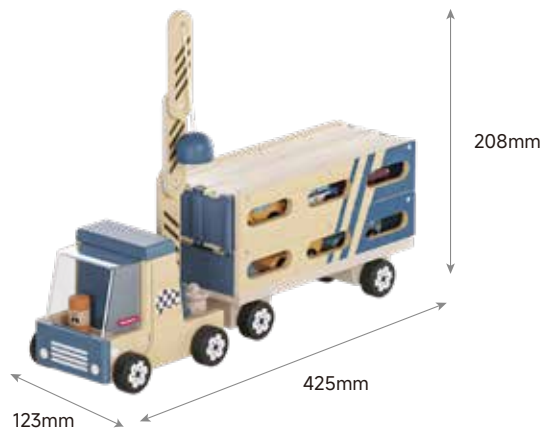

PLAY MONTESSORI