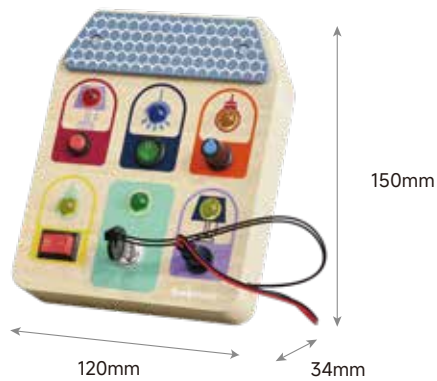

PLAY MONTESSORI