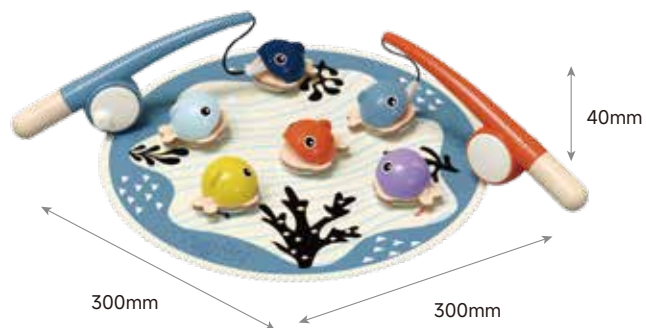

PLAY MONTESSORI