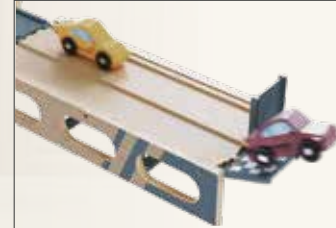

PLAY MONTESSORI

ROLL & RACE CAR TRANSPORTER

2-IN-1 RACETRACK AND CAR
TRANSPORTER

NEW

1211902024de0001

36M+

EXTENDABLE ULTRA-LONG
RACE TRACK (103.5CM)

WITH LAUNCH FUNCTION