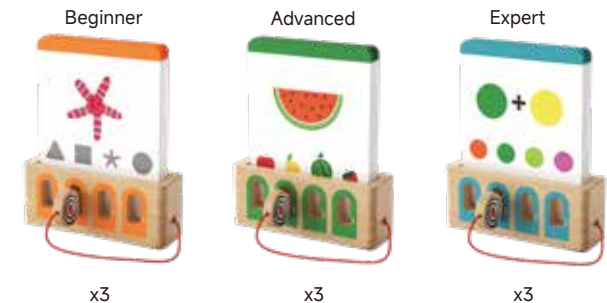

PLAY MONTESSORI

LOGICAL KEY GAME

ENTERTAINING LOGIC TRAINING
WITH SELF-CONTROL FUNCTION

NEW

1212302024de0001

36M+

START THE GAME

FIND THE RIGHT ANSWER

FIND THE RIGHT ANSWER

REMOVE THE CARD

- ✓ Logic training - Find the matching pairings
- ✓ With self-control function
- ✓ Different levels of difficulty to increase cognitive skills
- ✓ Each set with 40 double-printed cards