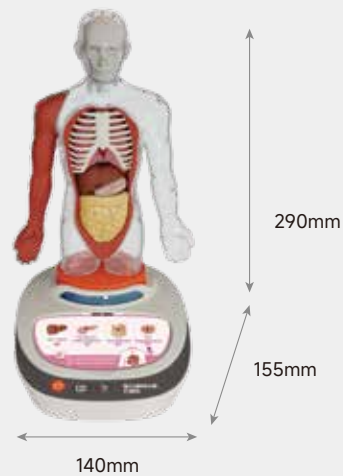

3X
AA-1.5V
NOT INCLUDED

320mm

200mm

240mm

360mm

220mm

220mm

18 KNOWLEDGE CARDS WITH 66 INTERESTING FACTS & 48 FASCINATING QUESTIONS

DYNAMIC LIGHT IN THE EARTH'S CORE

REMOVABLE PART OF THE EARTH LAYERS INSIDE

EXPLANATION & QUIZ FUNCTION

THE HUMAN BODY

A knowledge journey to discover, experience, and learn

1600222024ig0002 | 6-12Y

- 3D model of the human body
- Getting to know organs, their names, and their location
- Explanations of the tasks and functions of organs in the body
- Integrated quiz with self-check function

WITH ENCYCLOPEDIA & QUIZ FUNCTION

40 INTERESTING FACTS ABOUT THE HUMAN BODY

360° ROTATABLE

REMOVABLE BODY PARTS & ORGANS

OUR SOLAR SYSTEM

The universe at your fingertips

- 3D model of our solar system
- Explanations of the individual planets
- With stickers to stick on the planets on the base
- Discover the solar system through play