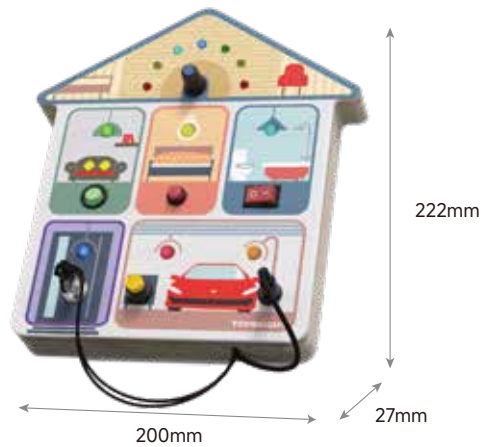

PLAY MONTESSORI

BUSY BOARD HOUSE

PLAYFULLY DISCOVERING SWITCHES

NEW

1212162024de0001

36M+	 2X AAA-1.5V NOT INCLUDED
	
PUSH & PLUG	WITH COLORED LIGHTS
	
UNDERSTAND CORRELATIONS	PROMOTES IMAGINATION

- ✓ Getting to know switches from everyday life
- ✓ Train fine motor skills and practical skills
- ✓ Ideal for on the go and when traveling

PLAY MONTESSORI

BUSY BOARD SWITCH

FUN LEARNING WITH LIGHTS AND SWITCHES FOR ON THE GO

BESTSELLER

1211202023de0001

36M+	 2X AAA-1.5V NOT INCLUDED
 GRAB	 PUSH & TURN
 WITH COLORED LIGHTS	 UNDERSTAND CORRELATIONS